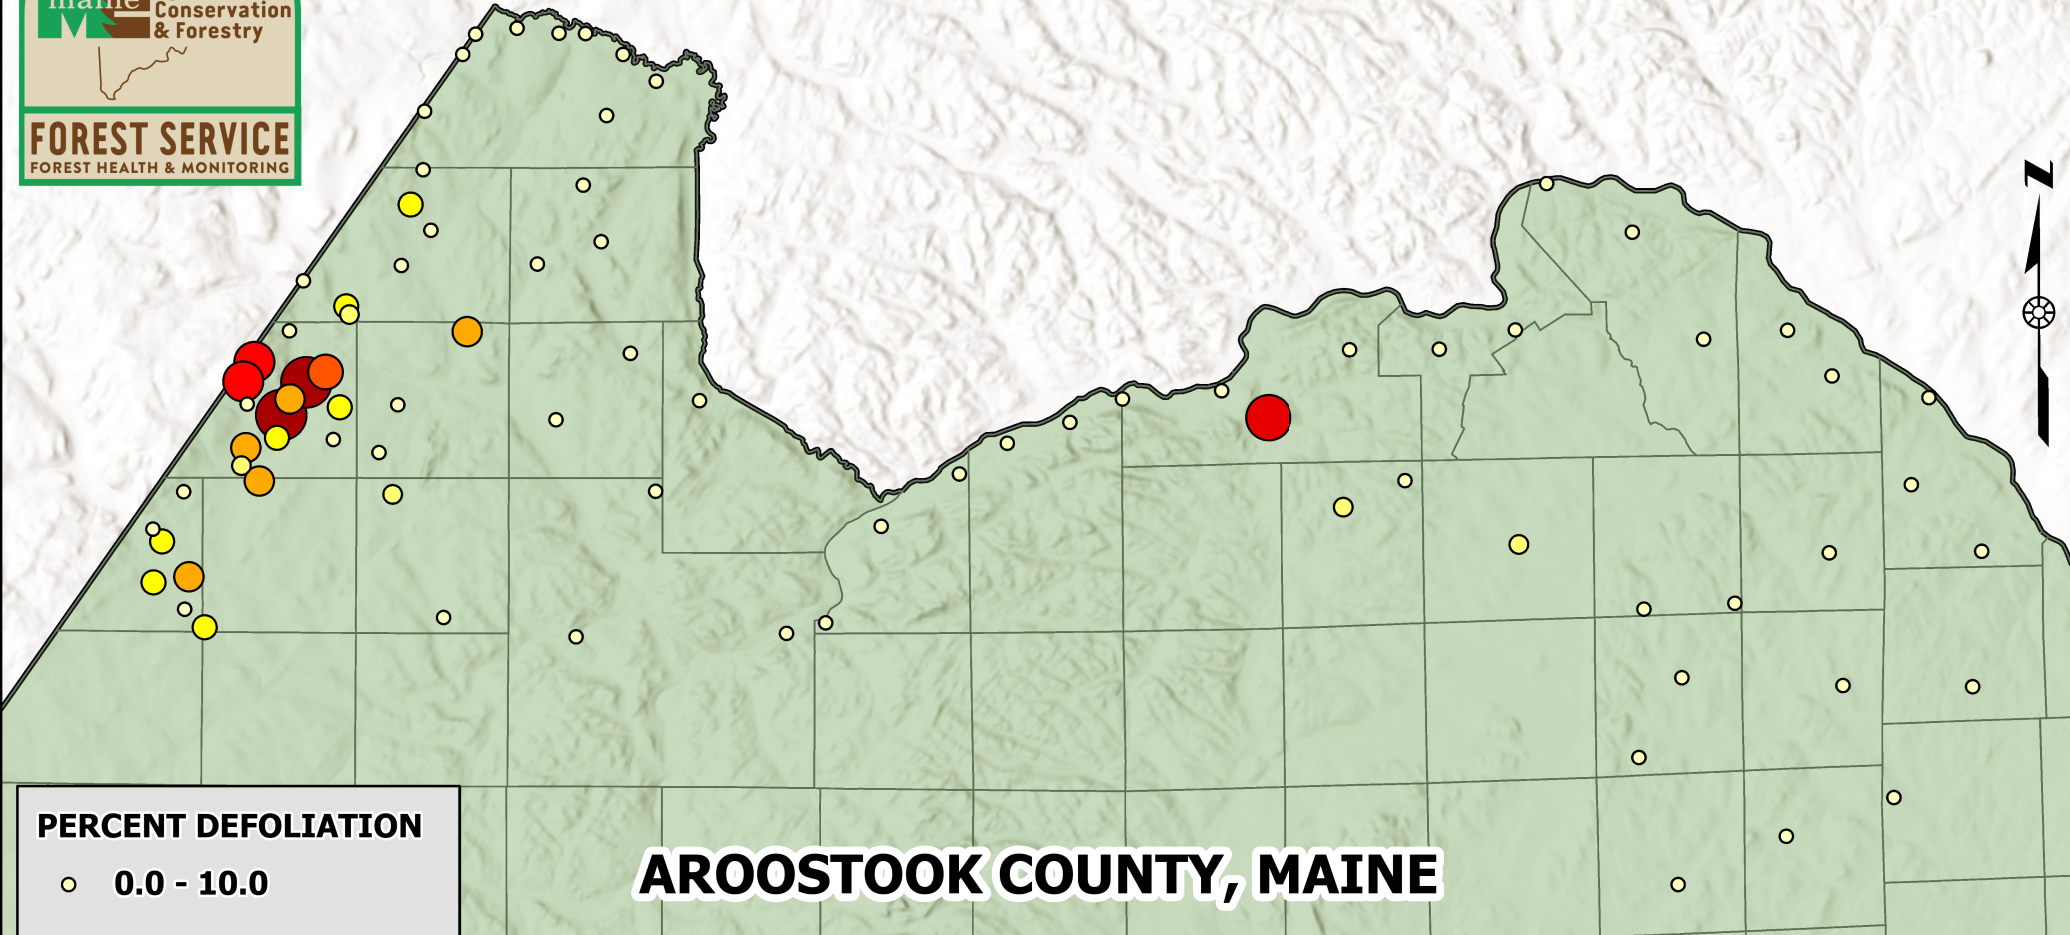

2024 Aroostook County Spruce Budworm Ground Defoliation Survey

PERCENT DEFOLIATION

- 0.0 - 10.0
- 10.01 - 20.0
- 20.01 - 30.0
- 30.01 - 40.0
- 40.01 - 50.0
- 50.01 - 60.0
- 60.01 - 70.0
- 70.01 - 80.0

AROOSTOOK COUNTY, MAINE